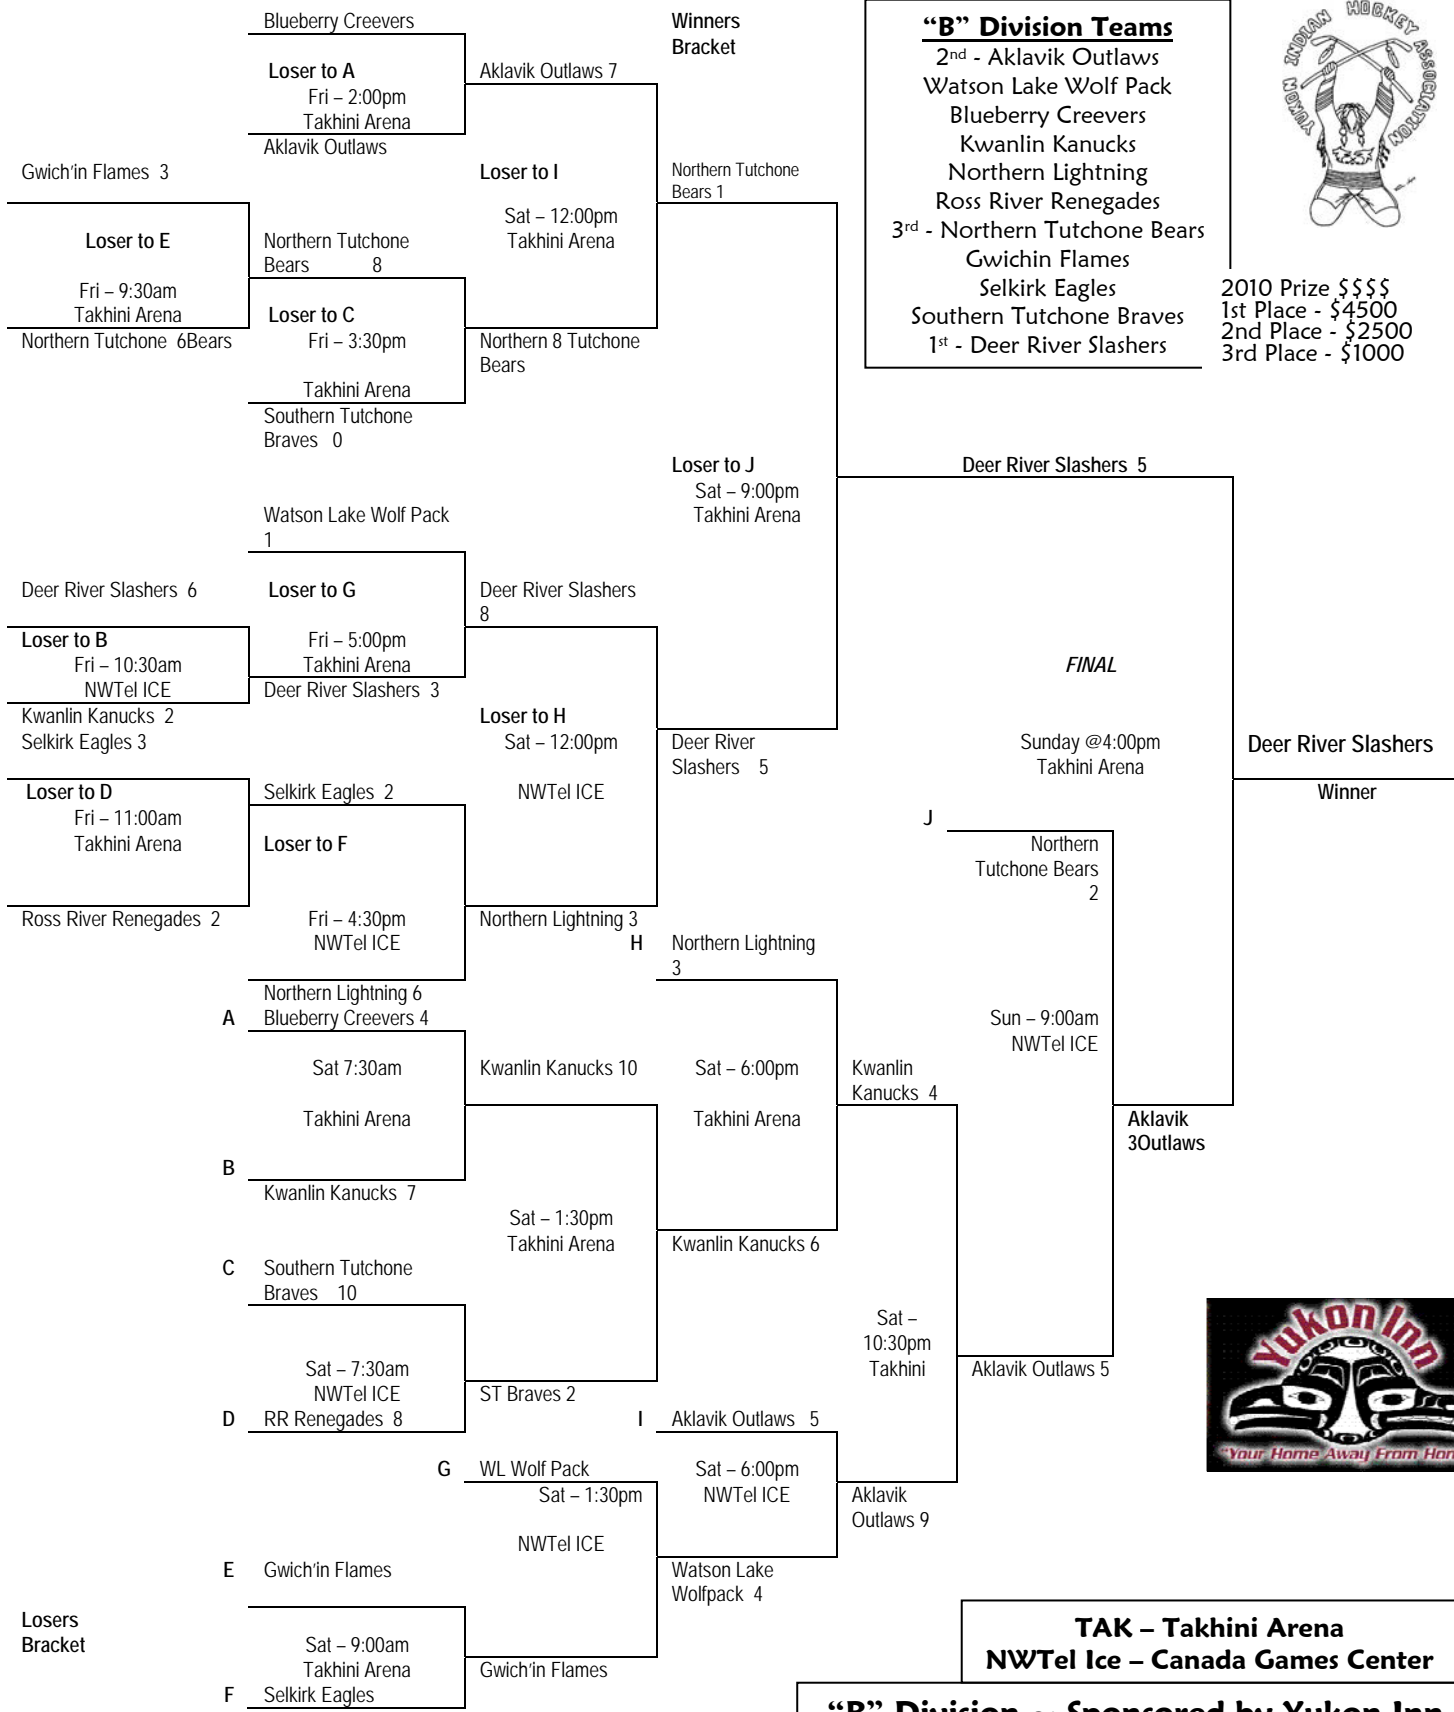

"B" DIVISION SCHEDULE

Kilrich/Northern Yukon Native Hockey Tournament

Whitehorse, Yukon March 26th – 28th, 2010

"B" Division Teams

- 2nd - Aklavik Outlaws
- Watson Lake Wolf Pack
- Blueberry Creevers
- Kwanlin Kanucks
- Northern Lightning
- Ross River Renegades
- 3rd - Northern Tutchone Bears
- Gwichin Flames
- Selkirk Eagles
- Southern Tutchone Braves
- 1st - Deer River Slashers

2010 Prize \$\$\$\$
 1st Place - \$4500
 2nd Place - \$2500
 3rd Place - \$1000

TAK - Takhini Arena
NWTel Ice - Canada Games Center

"B" Division ~ Sponsored by Yukon Inn