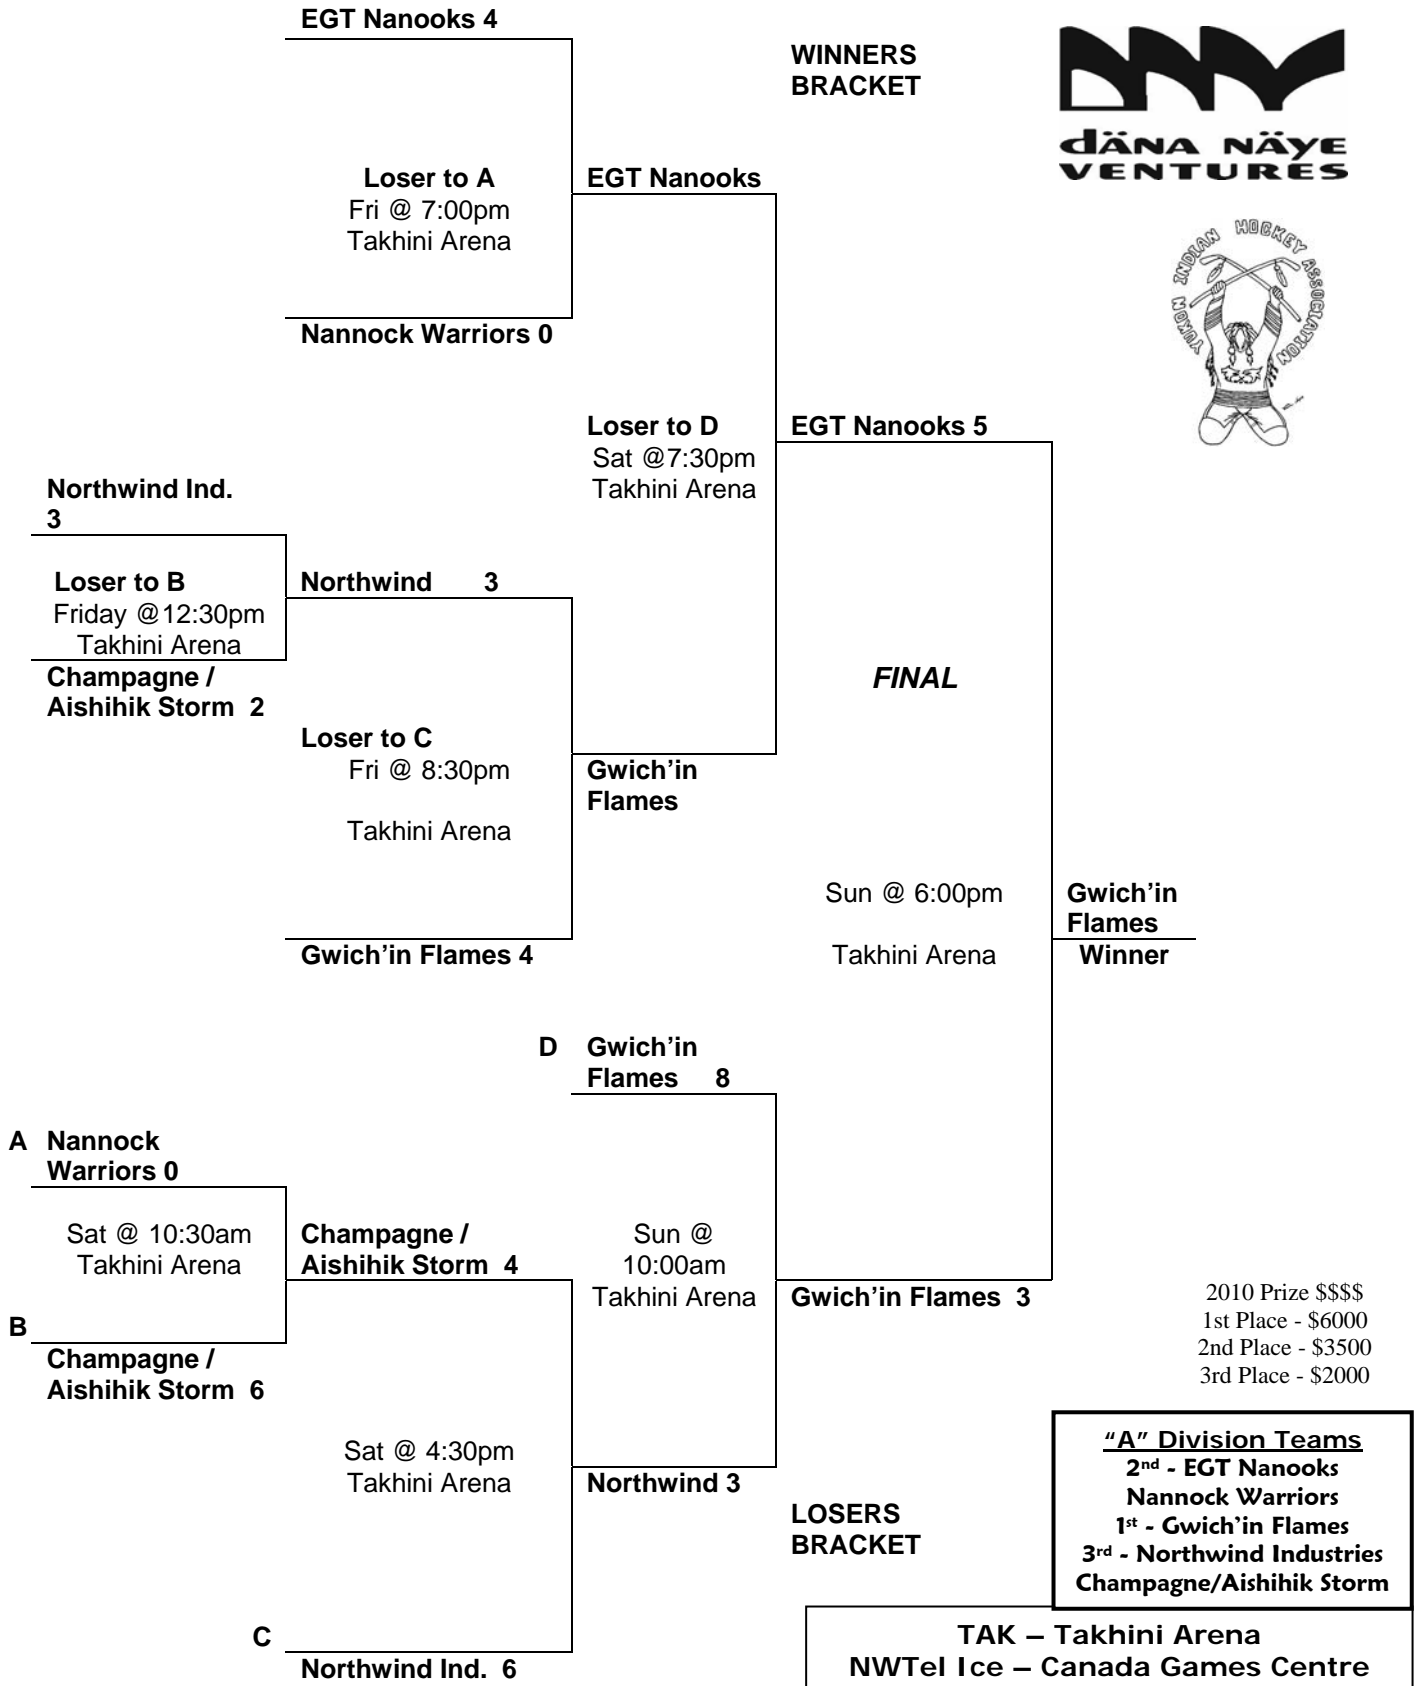

**“A” DIVISION SCHEDULE**  
**Kilrich/Northern Yukon Native Hockey Tournament**  
 Whitehorse, Yukon  
 March 26<sup>th</sup> – 28<sup>th</sup>, 2010

**“A” Division ~ Sponsored by Dana Naye Ventures**